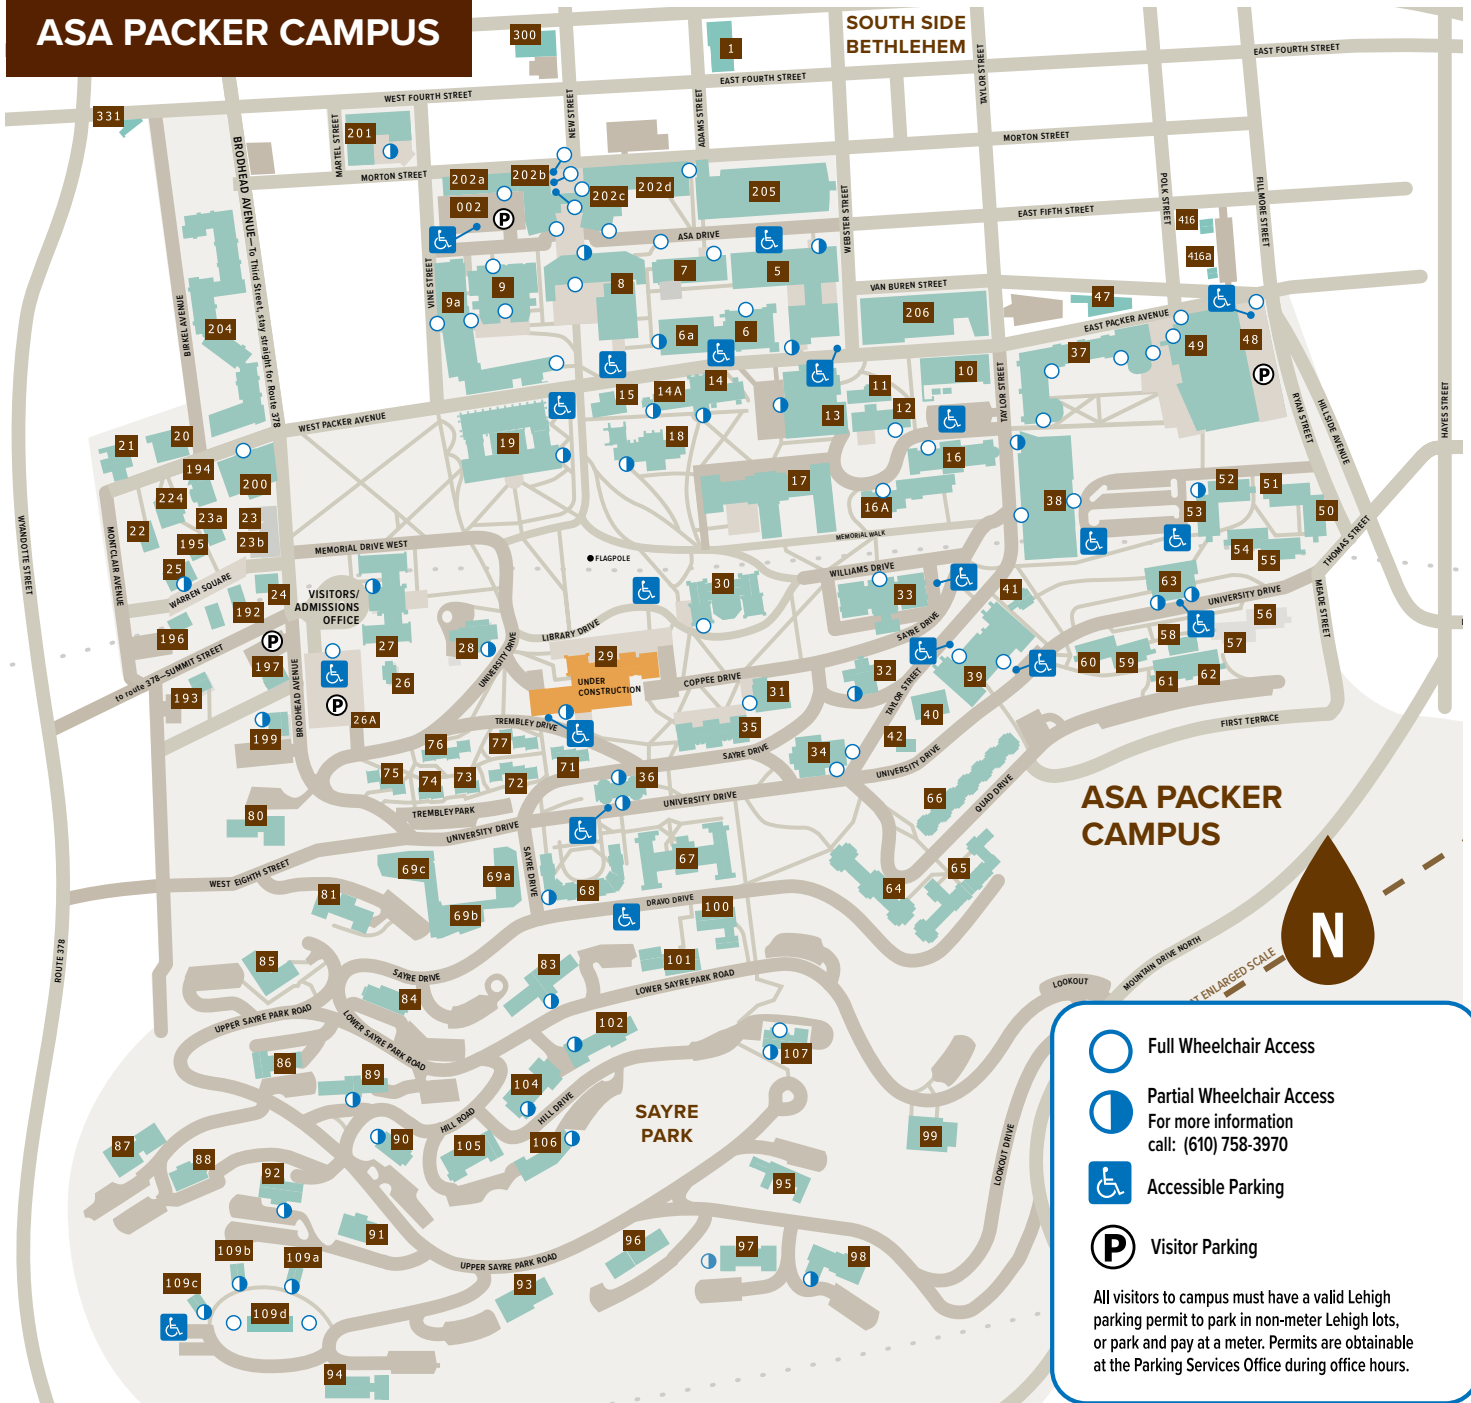

ASA PACKER CAMPUS

230 W. Packer House 22	Chi Psi.....84	Fritz Engineering Laboratory 13	Leavitt House.....62	Rathbone Hall..... 63	Taylor Gymnasium..... 38
Alpha Epsilon Pi.....102	Christmas-Saucon Hall/Annex.... 14/a	Gamma Phi Beta100	Linderman Library..... 30	Rauch Business Center.....37	Taylor House..... 68
Access Control/Locksmith.....42	Clayton University Center.....29	Grace Hall..... 39	Maginnes Hall..... 9	Research and Sponsored Programs..... 23b	The Lehigh Store and Mail Center..... 202c
Alpha Gamma Delta..... 95	Communications, Government and Public Affairs Office..... 331	Health, Science, Technology Building..... 205	McClintic-Marshall House.....67	Richards House..... 66	Theta Chi..... 91
Alpha Omicron Pi.....107	Congdon House..... 56	Cultural Greek Council House.....85	McConn House..... 61	Risk Management/Internal Audit. 197	Thornburg House..... 60
Alpha Phi..... 98	Controller's Office.....300	House 87..... 87	Mohler (Harold S.) Laboratory.....200	Sayre Building..... 26	Trembley Park..... 71-77
Alumni Memorial Building	Coppee Hall.....31	House 88..... 88	Mudd (Seeley G.) Building.....6a	Sayre Park Village.....109 (a-d)	Umoja House.....101
Office of Admissions.....27	Coxe Hall.....32	House 89..... 89	Packard Laboratory..... 19	Sherman Fairchild Center for The Physical Sciences..... 16	Warren Square A.....196
Office of Financial Aid.....27	Cultural Greek Council House..... 85	House 90..... 90	Packer House, Graduate Student Center..... 20	Sherman Fairchild Laboratory for Solid State Studies.....16A	Warren Square B.....192
Alumni Parking Pavilion.....26a	Delta Chi..... 86	House 93.....93	Packer Memorial Church.....18	Sigma Phi Delta..... 96	Warren Square C.....24
Barnett House.....194	Delta Upsilon..... 81	House 99..... 99	Palmer House..... 53	Sigma Phi Epsilon..... 92	Warren Square D.....193
Beardslee House..... 55	Dialogue Center..... 41	Housing Services..... 63	Parking Services Office.....199	Sinclair Laboratory..... 7	Warren Square E..... 25
Bookstore/Farrington Square.....202c	Dravo House.....65	Human Resources.....300	Phi Delta Theta.....97	Singleton, Hitch & Maida Houses..... 69a, 69b, & 69c	Whitaker Laboratory..... 5
Brinker Lofts.....1	Dravvo House.....64	Humanities Center..... 224	Philosophy Building.....15	Smiley House..... 59	Wilbur Annex.....11
Brodhead House.....201	Drown Hall..... 35	ID Card/GoldPLUS Access Control/Locksmith.....42	Pi Beta Phi..... 83	South Side Commons.....204	Wilbur Powerhouse.....12
Budget Office.....198	Emery House.....57	Jewish Student Center.....21	Psychology..... 23	STEPS Building.....9a	Williams Hall.....33
Business Services..... 300	Environmental Health & Safety.... 23a	Johnson Hall..... 36	Police Department.....47	Stevens House..... 52	Williams House..... 50
Business Innovation Building.....206	E.W. Fairchild-Martindale Library and Computing Center..... 8	Human Resources.....300	President's House..... 28	Stoughton House..... 51	Zeta Tau Alpha..... 94
Carothers House..... 54	Facilities Services/Planning..... 40	Kappa Alpha Theta.....106	Price Hall.....40	Sustainability Office..... 23	Zoelner Arts Center.....49
Centennial Commons..... 58	Farrington Square A-D..... 202	Kappa Delta.....104	Psi Upsilon..... 80		Zoelner Parking Garage.....48
Central Heating & Refrigeration.....10	Farrington Square Parking.....002	Lamberton Hall..... 34	Purchasing.....300		
Chandler-Ullmann Hall.....17					
Chi Phi.....105					