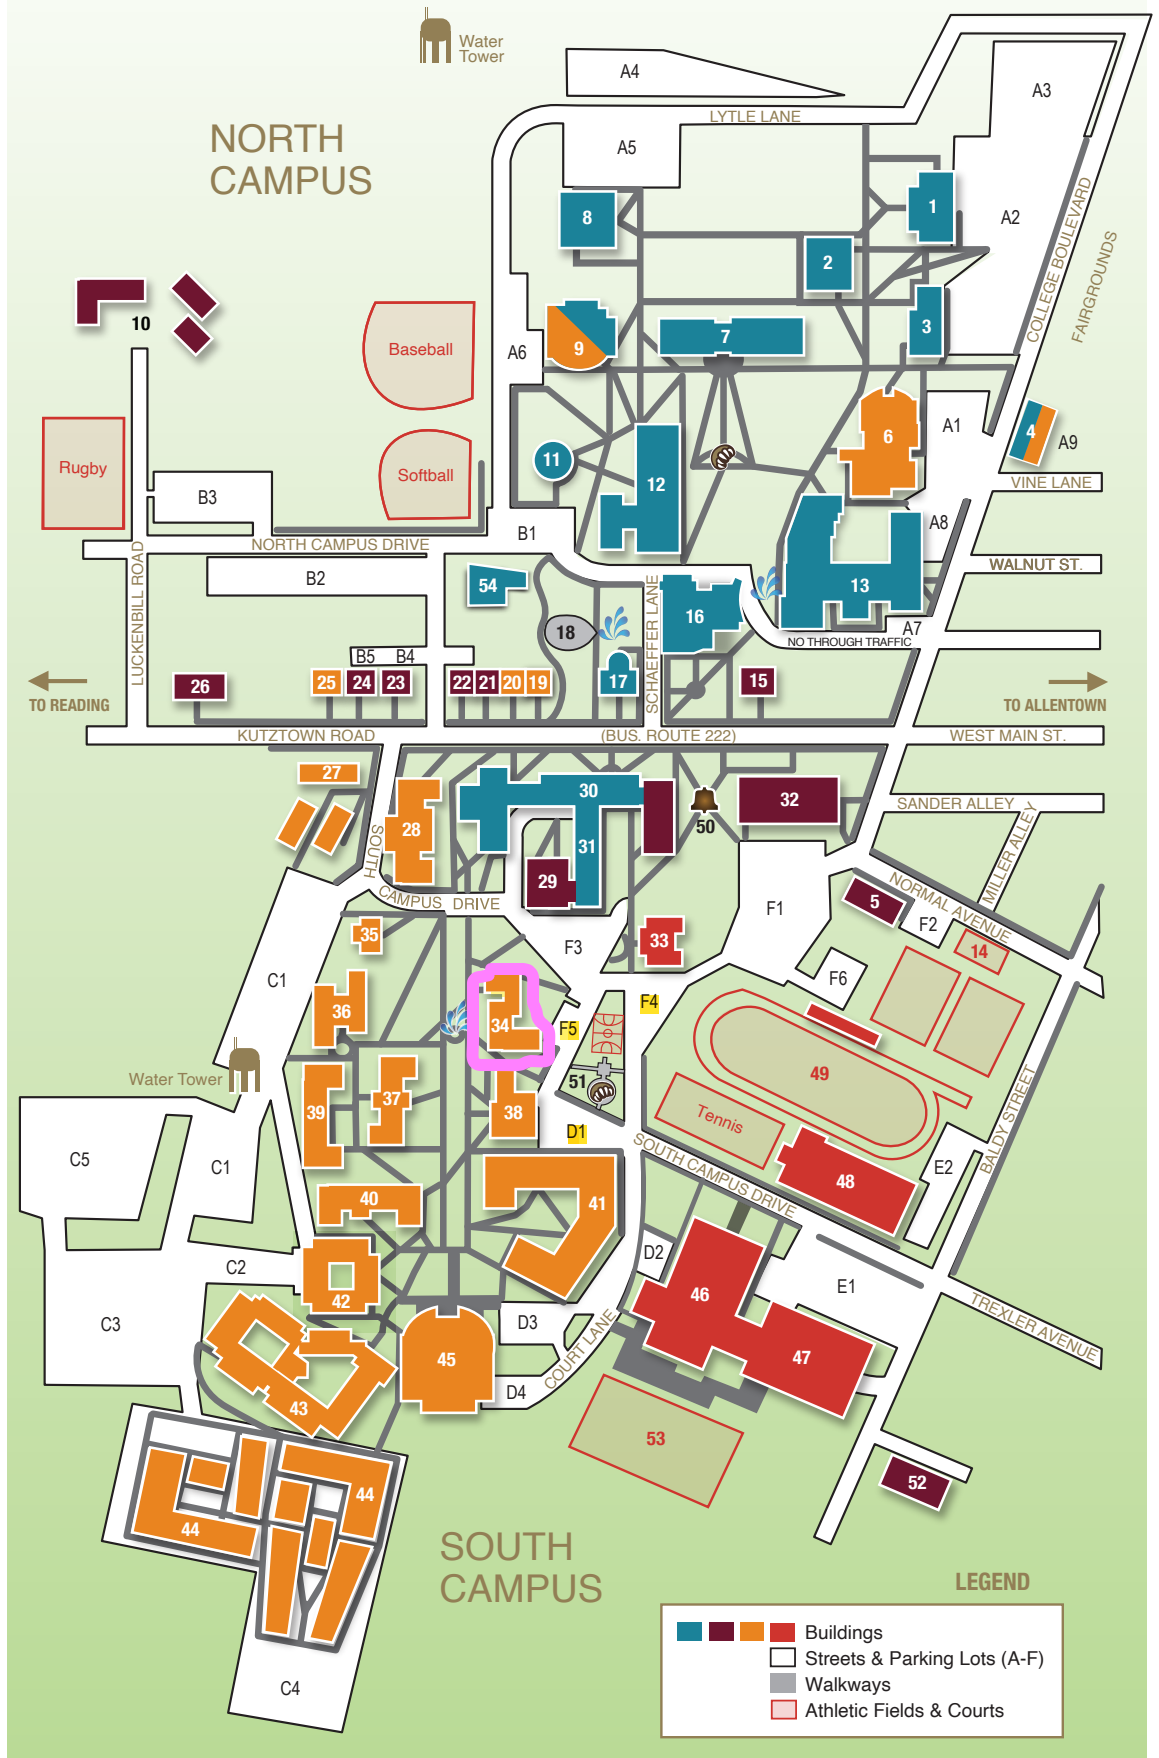

Kutztown University campus

NORTH CAMPUS

- Academic Forum (Food Court) 9
- Alumni Plaza 18
- Beekey Education Center 1
- Boehm Science Center 12
- Boxwood House 20
- deFrancesco Building 2
- DeLight E. Breidegam Building 26
- Graduate Center 17
- Grim Family Homestead 22
- Grim Science Building (Observatory, Planetarium) 11
- Honors Hall 4
- Human Resources Center 24
- Lutheran Center 25
- Lytle Hall 8
- McFarland Student Union (Campus Store, Cub Café) 6
- Pennsylvania German Cultural Heritage Center 10
- President's House 15
- Rickenbach Research & Learning Center 3
- Rohrbach Library 7
- St. Christopher Catholic Newman Center 19
- Schaeffer Auditorium 16
- Schock Education House 23
- Sharadin Arts Building (Miller Gallery) 13
- Wells-Rapp Center 54
- Wiesenberger Alumni Center 21

SOUTH CAMPUS

- Admissions Center/Kemp Building 5 (Undergraduate & International)
- Andre Reed Stadium 49
- Beck Hall (Health & Wellness Center) 34
- Berks Hall 37
- Bonner Hall 42
- College Hill Memorial Grove 50
- Deatrick Hall 38
- Dixon Hall (Marketplace) 41
- Facilities Complex 52
- Georgian Room of Old Main 31
- Golden Bear Plaza 51
- Golden Bear Village South 44
- Golden Bear Village West 27
- Johnson Hall 40
- Keith Haring Fitness Court 14
- Keystone Field 53
- Keystone Hall 46
- Lehigh Hall 39
- Multicultural Center 35
- Old Main (Graduate & Transfer Admissions) 30
- O'Pake Fieldhouse 47
- Public Safety & Police Services 29
- Risley Hall 33
- Rothermel Hall 28
- Schuylkill Hall 36
- South Dining Hall 45
- Stratton Administration Center 32
- Student Recreation Center 48
- University Place 43

- ACADEMIC
- ADMINISTRATION
- STUDENT LIFE
- ATHLETICS