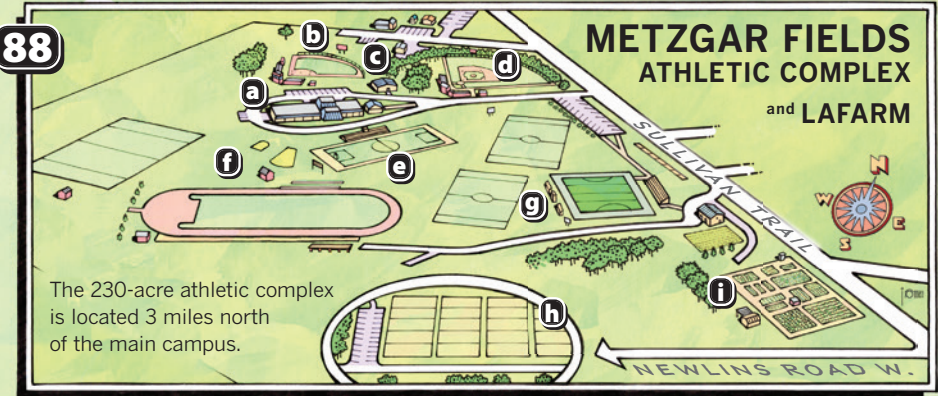

The 230-acre athletic complex is located 3 miles north of the main campus.

LAFAYETTE COLLEGE