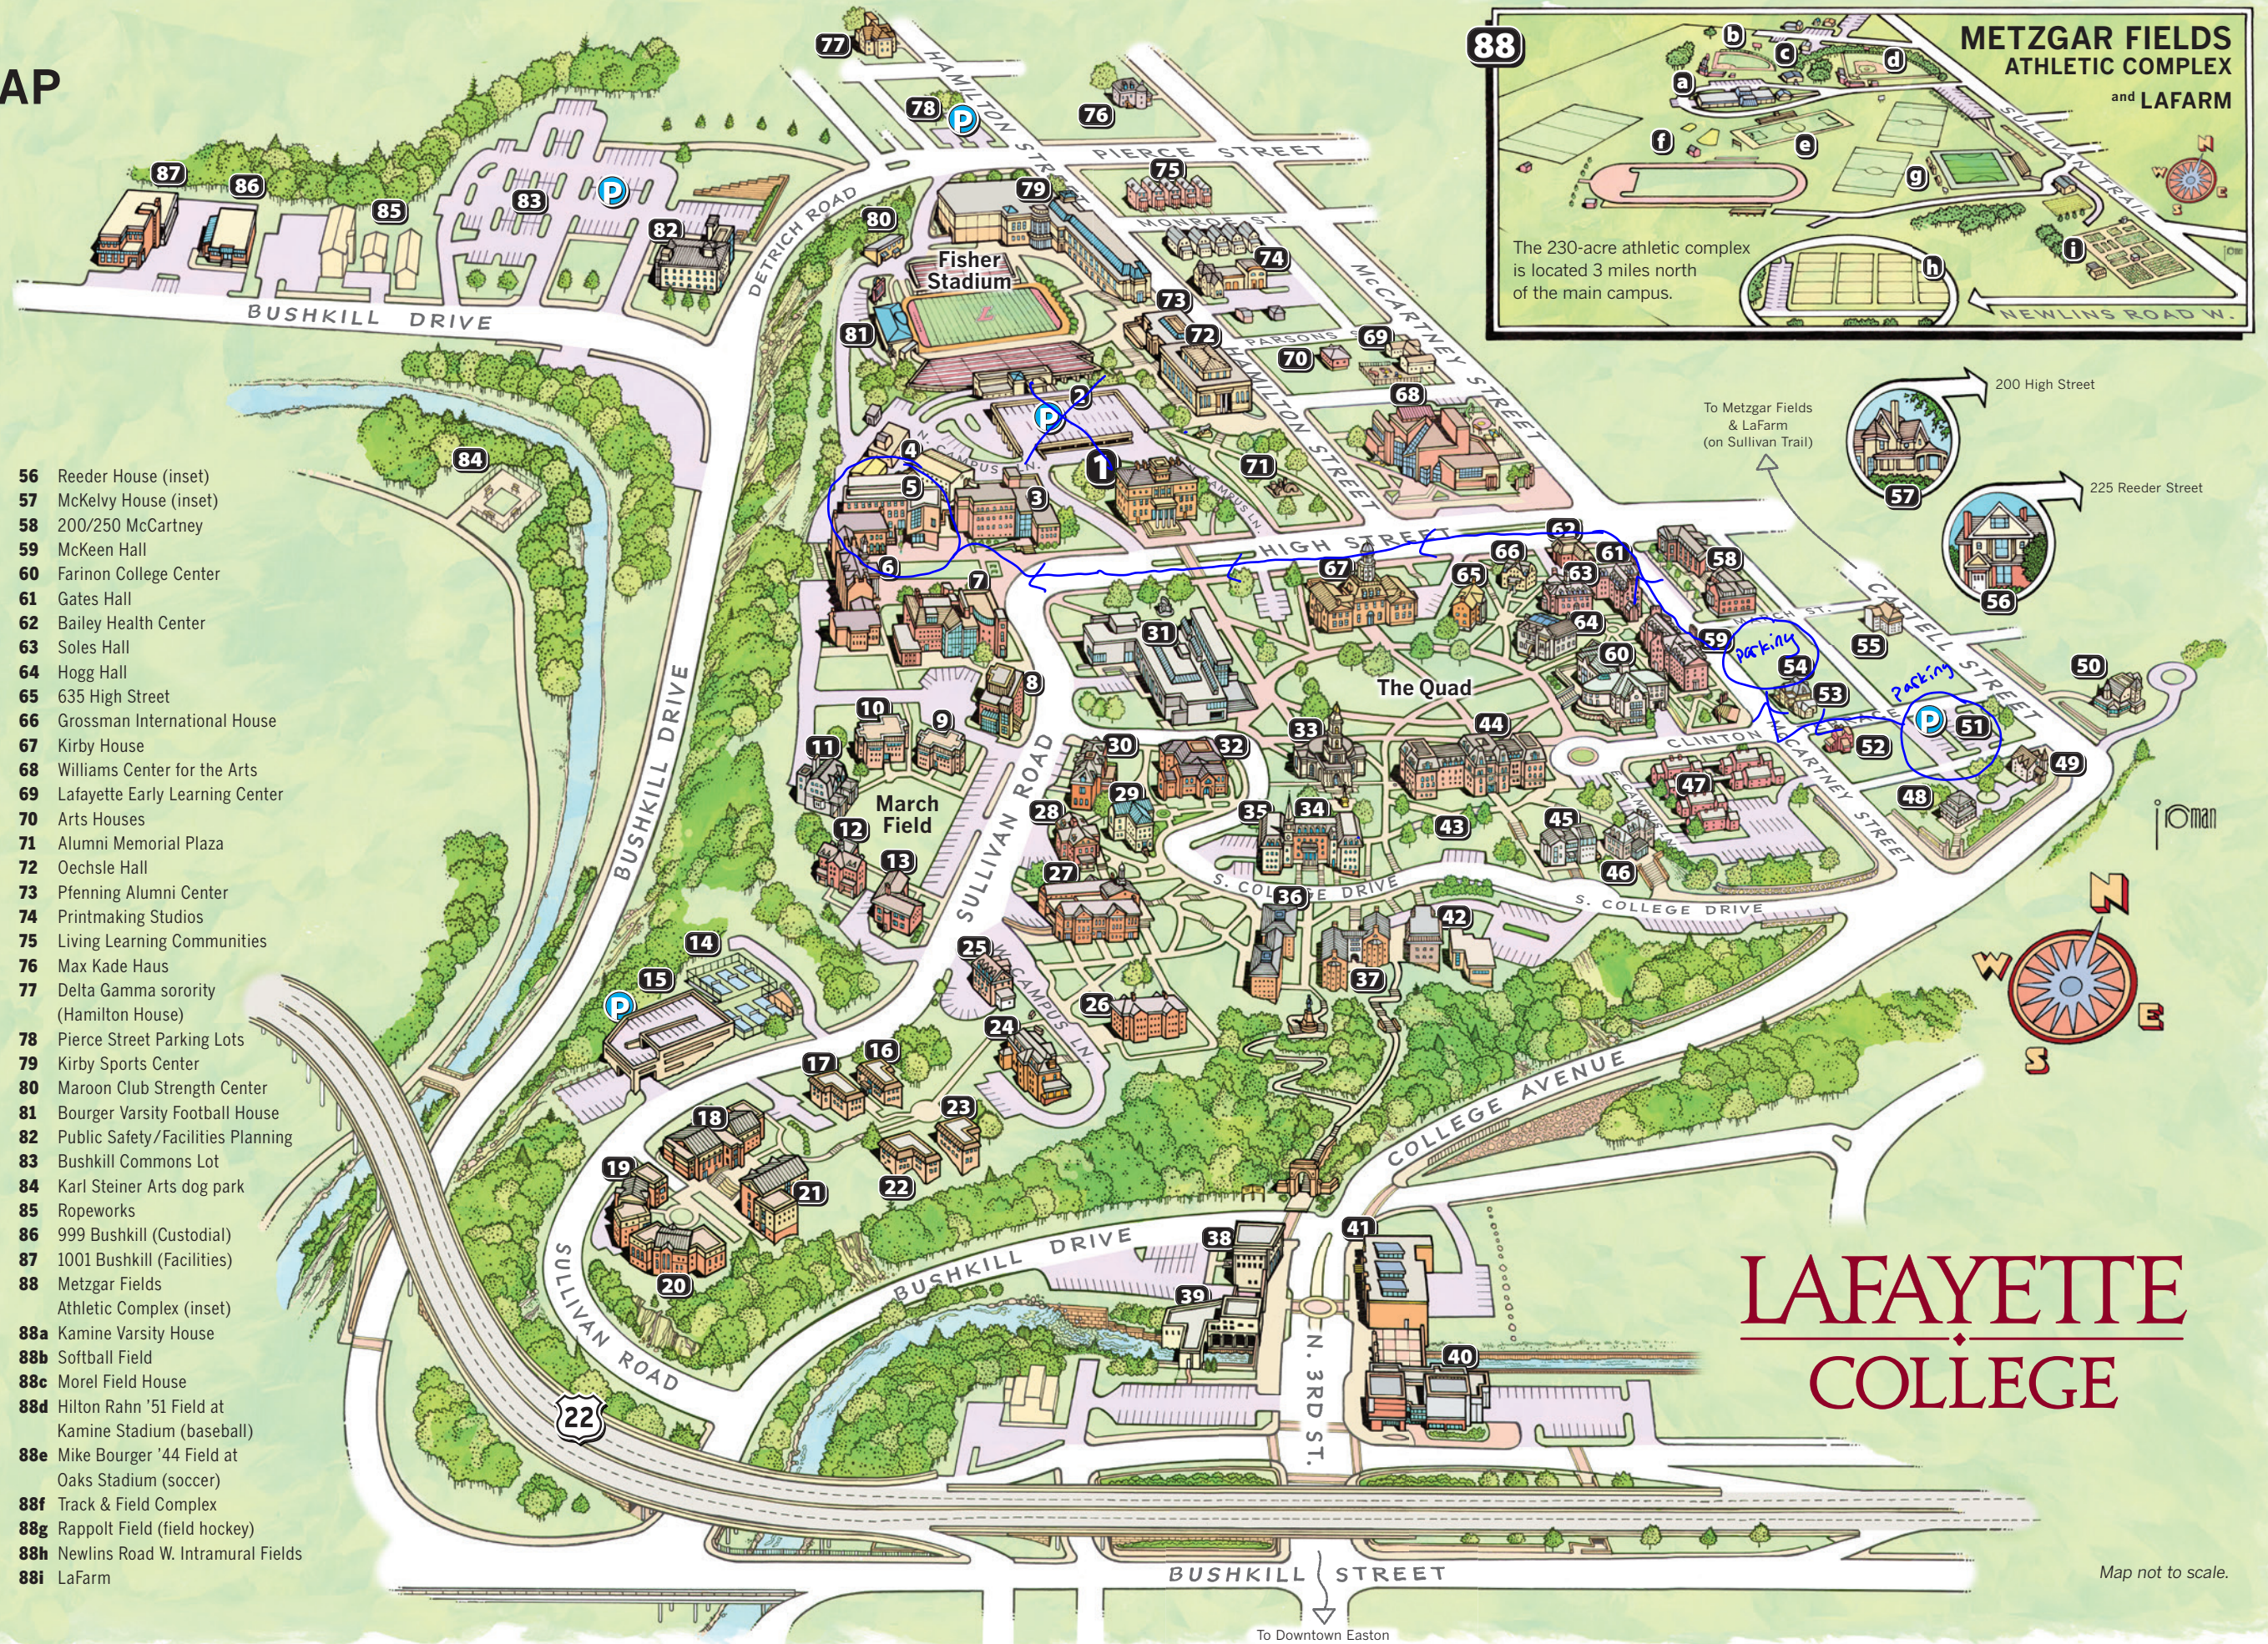

The 230-acre athletic complex is located 3 miles north of the main campus.

LAFAYETTE COLLEGE