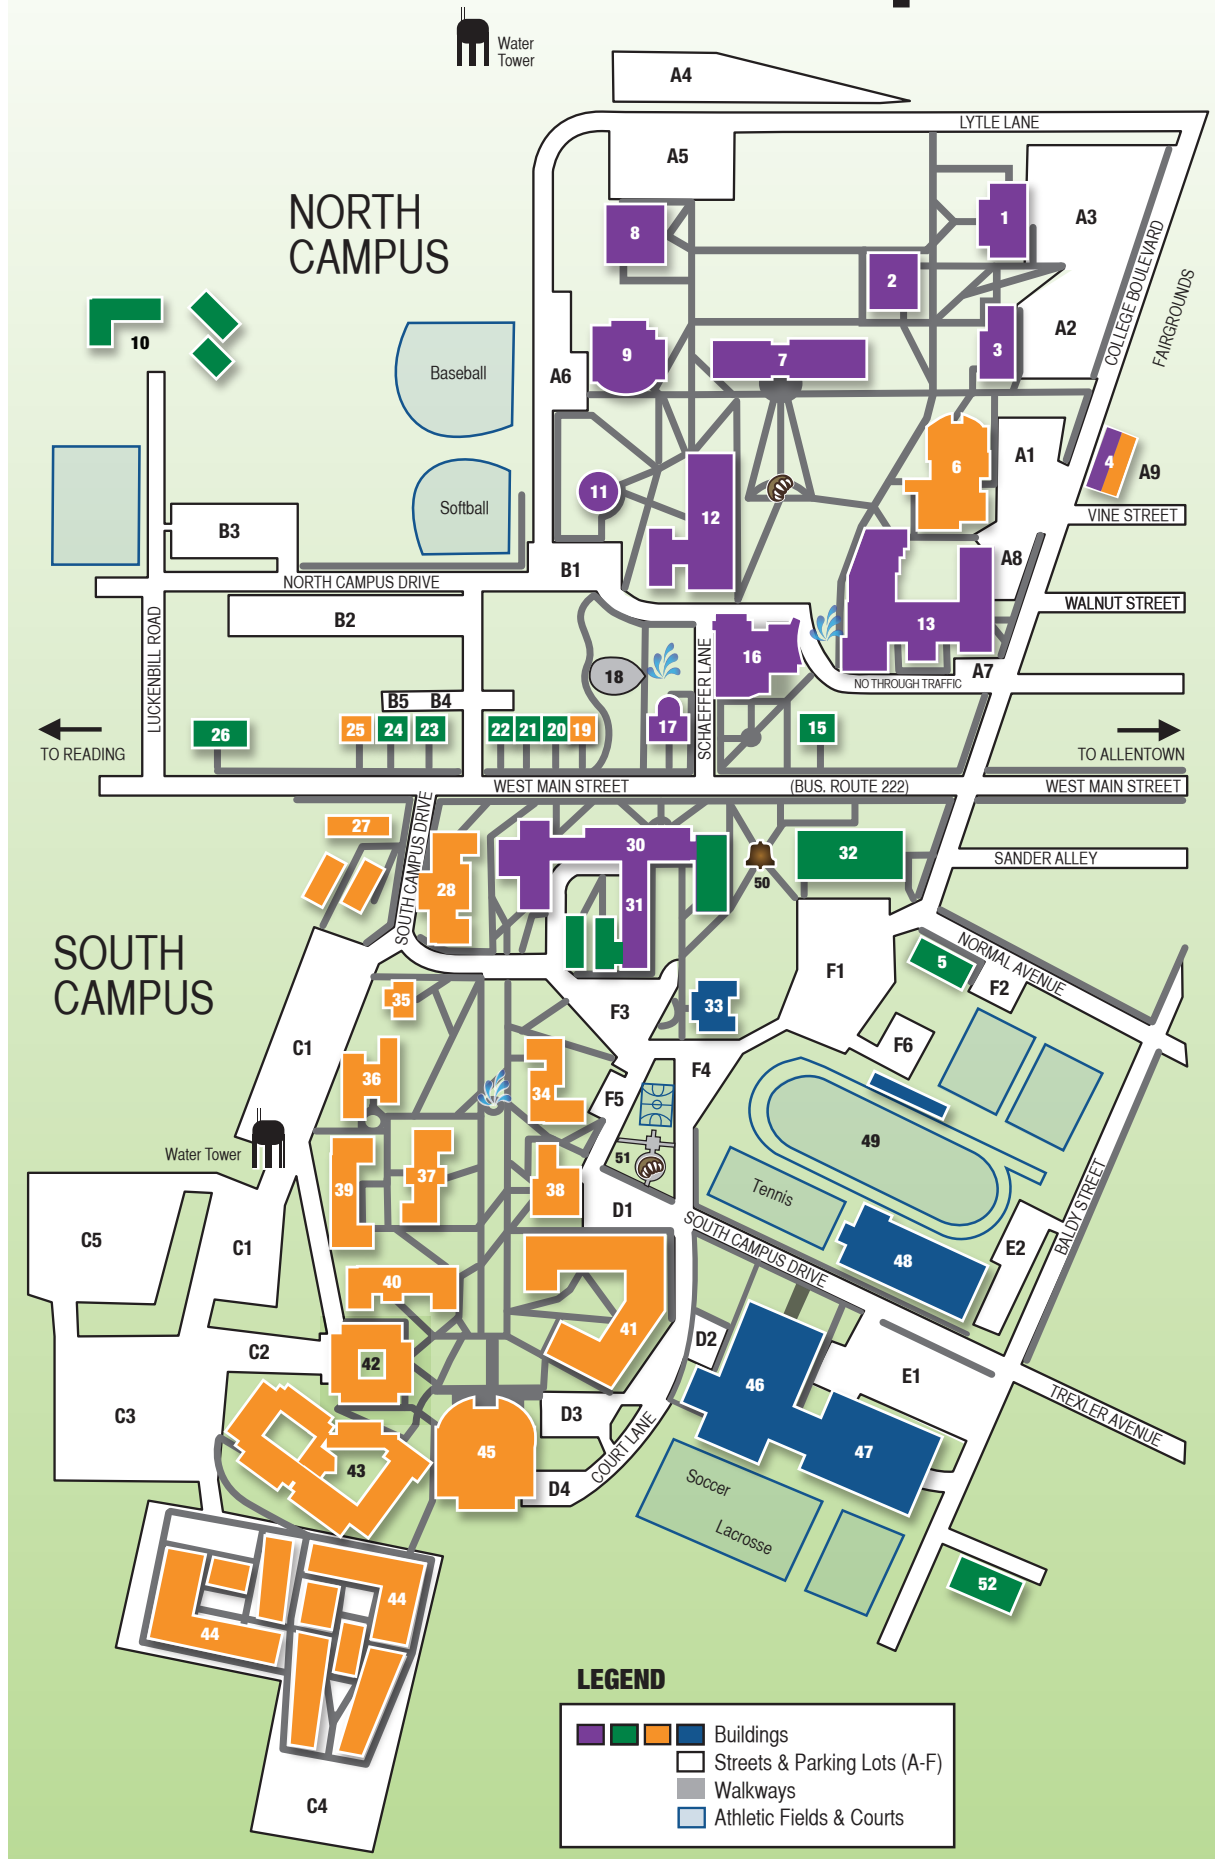

Kutztown University campus

NORTH CAMPUS

- Academic Forum 9
- Admissions Center 24
 - Office of Undergrad Admissions
- Alumni Plaza 18
- Beekey Education Building 1
- Boehm Science Center 12
- Boxwood House 20
 - Offices of Graduate and International Admissions
- deFrancesco Building 2
- Graduate Center 17
- Grim Science Building 11
 - Observatory, Planetarium
- Honors Building 4
- KUF Professional Building 26
- Lutheran Center 25
- Lytle Hall 8
- Maple Manor 22
- McFarland Student Union 6
 - Campus Store
- Pennsylvania German Cultural Heritage Center 10
- President's House 15
- Rickenbach Research and Learning Center 3
- Rohrbach Library 7
- St. Christopher Catholic Newman Center 19
- Schaeffer Auditorium 16
- Schock Education House 23
- Sharadin Arts Building 13
 - Miller Gallery
- Wiesenberger Alumni Center 21

SOUTH CAMPUS

- Andre Reed Stadium 49
 - Football, Field Hockey, Track & Field, Press Box
- Beck Hall 34
 - Health & Wellness Center
- Berks Hall 37
- Bonner Hall 42
- College Hill Memorial Grove 50
- Deatricks Hall 38
- Dixon Hall 41
 - Marketplace
- Facilities Complex 52
- Golden Bear Plaza 51
- Golden Bear Village South 44
- Golden Bear Village West 27
- Johnson Hall 40
- Kemp Building 5
- Keystone Hall 46
- Lehigh Hall 39
- Multicultural Center 35
- Old Main 30
 - Georgian Room of Old Main 31
- O'Pake Fieldhouse 47
- Riskey Hall 33
- Rothermel Hall 28
- Schuylkill Hall 36
- South Dining Hall 45
- Stratton Admin. Center 32
- Student Recreation Center 48
- University Place 43

LEGEND

- Buildings
- Streets & Parking Lots (A-F)
- Walkways
- Athletic Fields & Courts

- ACADEMIC
- ADMINISTRATION
- STUDENT LIFE
- ATHLETICS